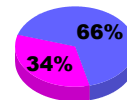

Membership Results 2010-2011

Goal, New, Dropped, Gain/Loss

Comparison of Club Gain/Loss

Current Year Compared to the Previous Year

Comparison of Membership Gain/Loss

Current Year Compared to the Previous Year

YTD Status Quo Clubs 2010-2011

Status Quo Clubs Compared to Status Quo Members

Gender Comparison 2010-2011

Jul/Aug/Sep

Oct/Nov/Dec

Jan/Feb/Mar

Male

Female