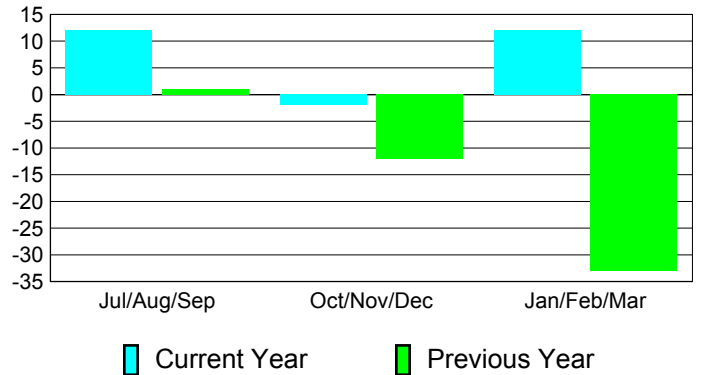

Goal, New, Dropped, Gain/Loss

Comparison of Club Gain/Loss

Current Year Compared to the Previous Year

YTD Status Quo Clubs 2010-2011

Status Quo Clubs Compared to Status Quo Members

MEMBERSHIP

**Membership Results
2010-2011**

**Membership
2009-2010**

Month	Net Memb Goal	Actual New Memb	Actual Dropped Memb	Gain/Loss of Memb	Gain/Loss of Memb
Jul/Aug/Sep	20	31	-19	12	1
Oct/Nov/Dec	0	22	-24	-2	-12
Jan/Feb/Mar	5	44	-32	12	-33
Totals	25	97	-75	22	-44

Membership Results 2010-2011

Goal, New, Dropped, Gain/Loss

Comparison of Membership Gain/Loss

Current Year Compared to the Previous Year

Gender Comparison 2010-2011

Jul/Aug/Sep

Oct/Nov/Dec

Jan/Feb/Mar