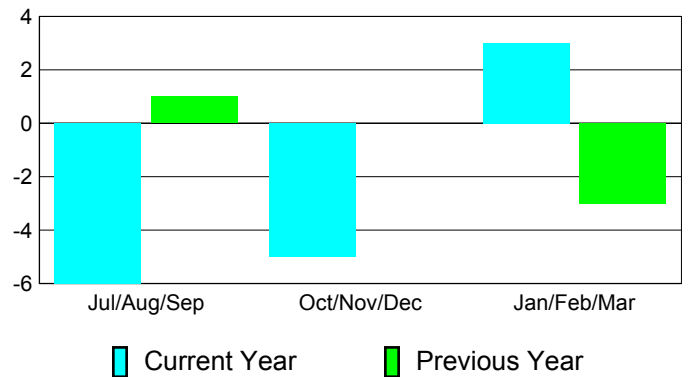

Goal, New, Dropped, Gain/Loss

MEMBERSHIP

**Membership Results
2010-2011**

**Membership
2009-2010**

Month	Net Memb Goal	Actual New Memb	Actual Dropped Memb	Gain/Loss of Memb	Gain/Loss of Memb
Jul/Aug/Sep	0	2	-8	-6	1
Oct/Nov/Dec	5	0	-5	-5	0
Jan/Feb/Mar	-5	8	-5	3	-3
Totals	0	10	-18	-8	-2

Membership Results 2010-2011

Goal, New, Dropped, Gain/Loss

Comparison of Club Gain/Loss

Current Year Compared to the Previous Year

Comparison of Membership Gain/Loss

Current Year Compared to the Previous Year

YTD Status Quo Clubs 2010-2011

Status Quo Clubs Compared to Status Quo Members

Gender Comparison 2010-2011

Jul/Aug/Sep

Oct/Nov/Dec

Jan/Feb/Mar

Male

Female