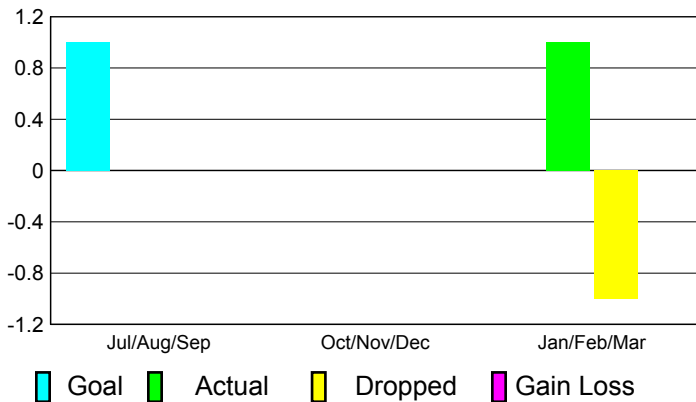

2010-2011 GMT Reports for District (or Undistricted) **District 410 A REP OF SOUTH**

GMT: **Robert B Fowler**

Location: **REP OF SOUTH AFRICA**

GMT CA: **6**

CLUBS

**Club Results
2010-2011**

**Clubs
2009-2010**

Month	New Club Goal	Actual New Clubs	Actual Dropped Clubs	Gain/Loss of Clubs	Gain/Loss of Clubs
Jul/Aug/Sep	1	0	0	0	0
Oct/Nov/Dec	0	0	0	0	0
Jan/Feb/Mar	0	1	-1	0	0
Totals	1	1	-1	0	0

Club Results 2010-2011

Goal, New, Dropped, Gain/Loss

Comparison of Club Gain/Loss

Current Year Compared to the Previous Year