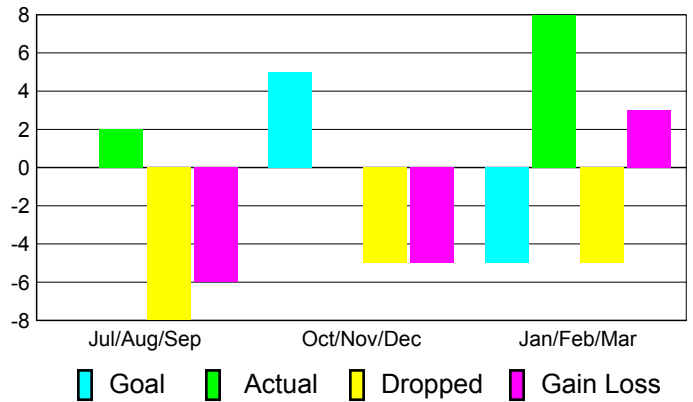

**Clubs
2009-2010**

Month	New Club Goal	Actual New Clubs	Actual Dropped Clubs	Gain/Loss of Clubs	Gain/Loss of Clubs
Jul/Aug/Sep	0	0	0	0	0
Oct/Nov/Dec	0	0	0	0	0
Jan/Feb/Mar	0	0	0	0	0
Totals	0	0	0	0	0

Club Results 2010-2011

Goal, New, Dropped, Gain/Loss

MEMBERSHIP

**Membership Results
2010-2011**

**Membership
2009-2010**

Month	Net Memb Goal	Actual New Memb	Actual Dropped Memb	Gain/Loss of Memb	Gain/Loss of Memb
Jul/Aug/Sep	0	2	-8	-6	1
Oct/Nov/Dec	5	0	-5	-5	0
Jan/Feb/Mar	-5	8	-5	3	-3
Totals	0	10	-18	-8	-2

Membership Results 2010-2011

Goal, New, Dropped, Gain/Loss

Comparison of Club Gain/Loss

Current Year Compared to the Previous Year

Comparison of Membership Gain/Loss

Current Year Compared to the Previous Year

YTD Status Quo Clubs 2010-2011

Status Quo Clubs Compared to Status Quo Members

Gender Comparison 2010-2011

Jul/Aug/Sep

Oct/Nov/Dec

Jan/Feb/Mar

Male

Female