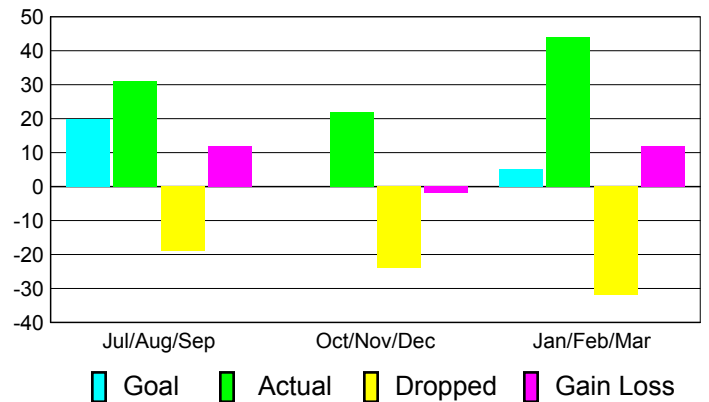

Membership Results 2010-2011

Goal, New, Dropped, Gain/Loss

Comparison of Membership Gain/Loss

Current Year Compared to the Previous Year